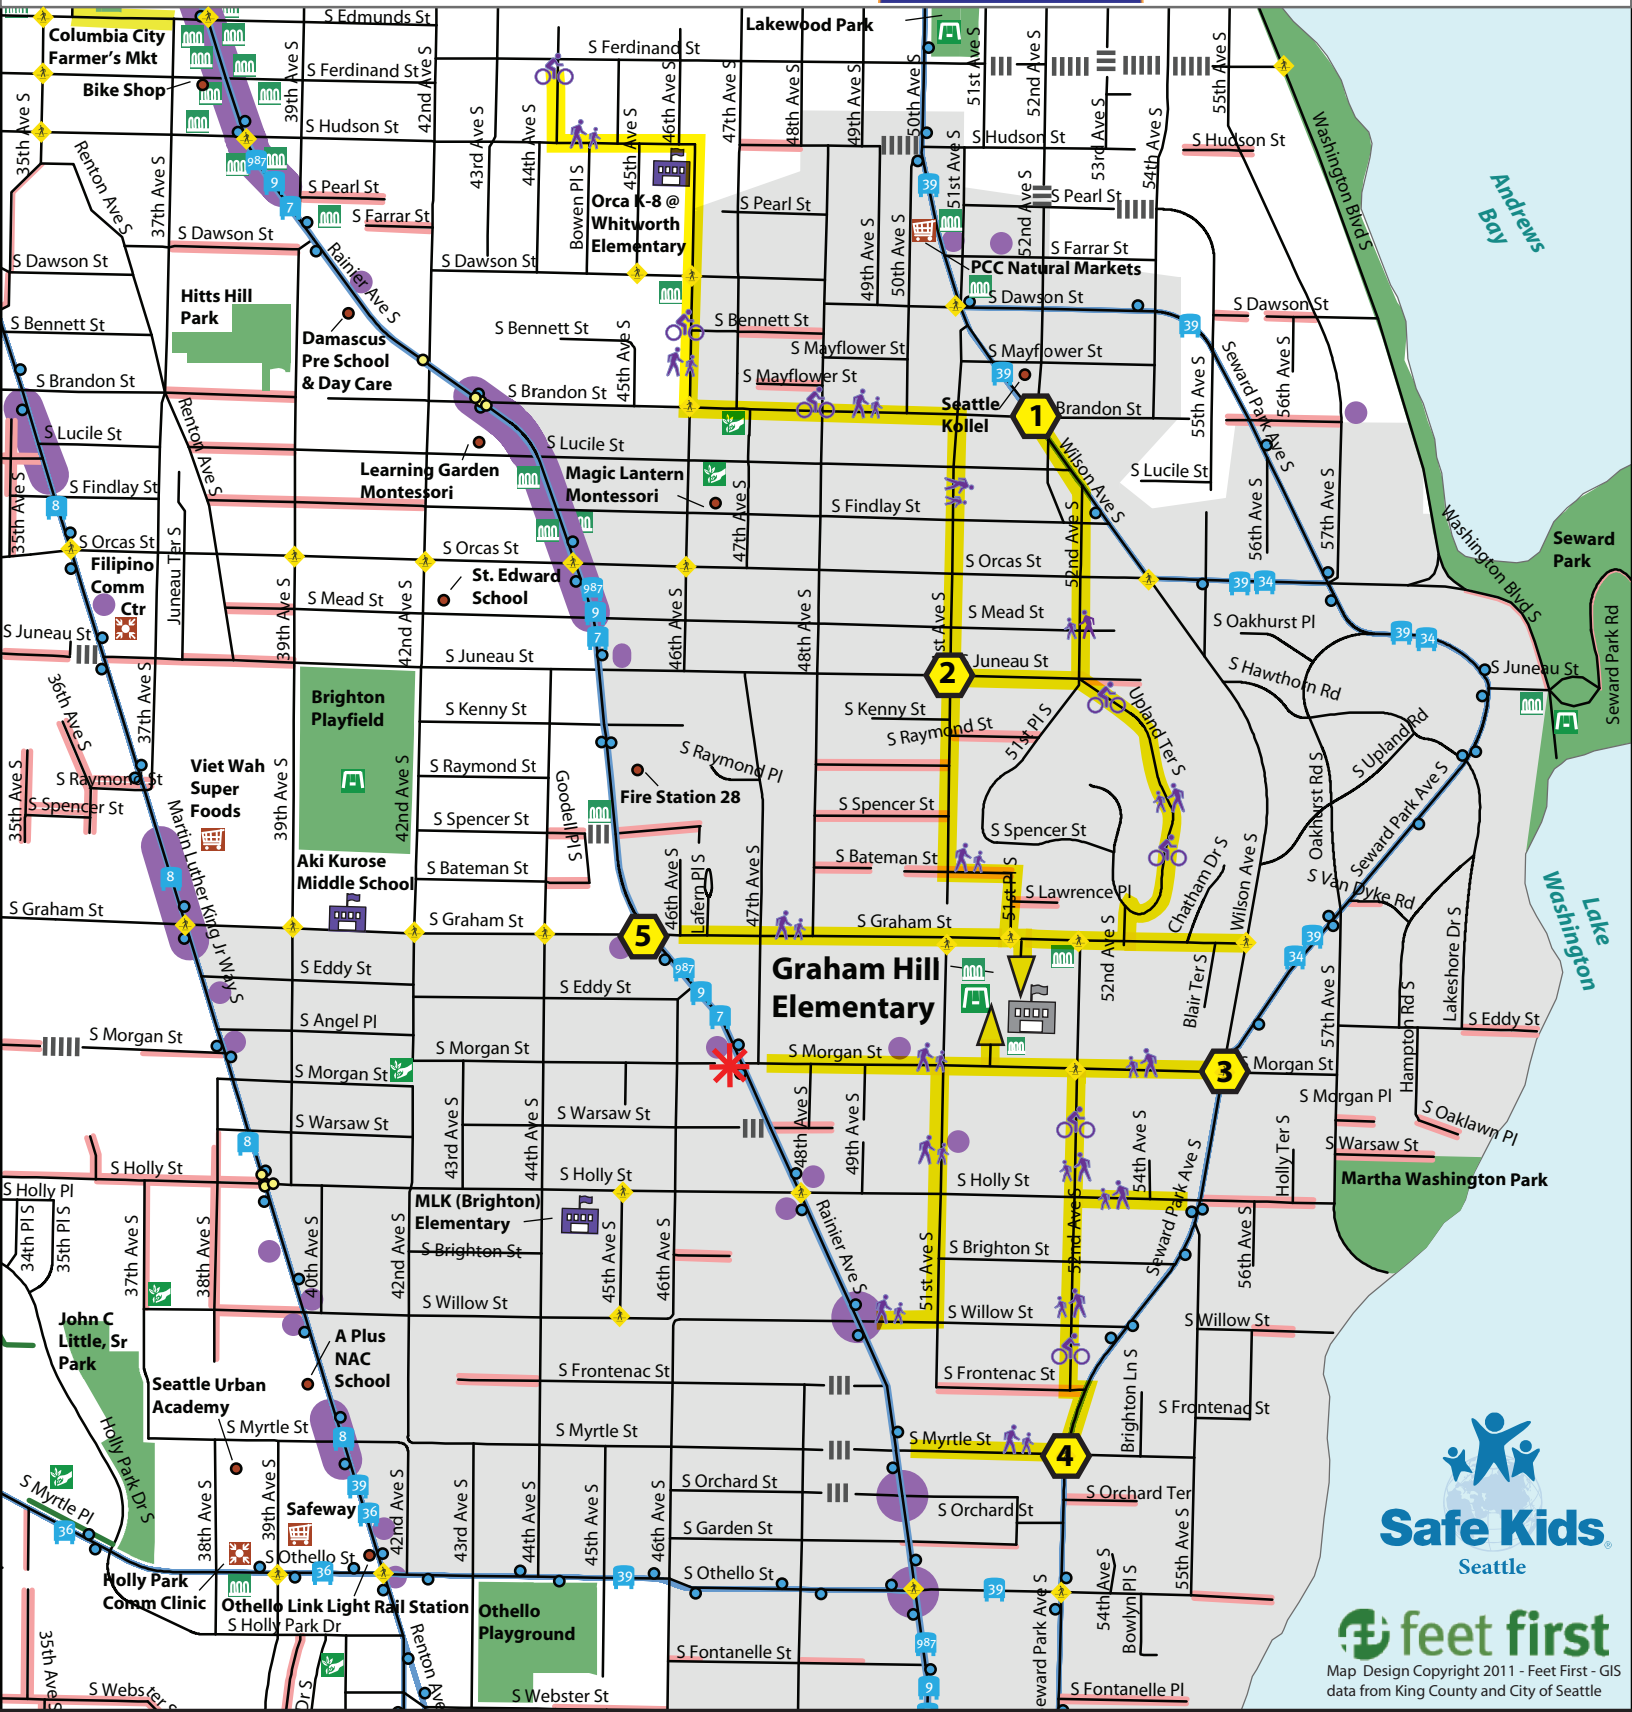

Graham Hill Elementary

an edition of the
Safe Routes to School map series

This map provides walking route options for your walk to school. This map is for encouragement purposes only. Families, please use your best judgement when choosing walking routes for you and your student.

- Walking Route Meeting location
- Recommended Walking Routes
- Recommended Bicycle Route
- Grocery
- Community Facility
- Shops & Restaurants
- Missing Sidewalk (E/W)
- Stairs
- Bus Stop/Route
- Bike Racks
- Playground
- Preferred Crossing
- Community Garden
- Avoid Crossing Here
- Parks / Open Space

Map Design Copyright 2011 - Feet First - GIS data from King County and City of Seattle