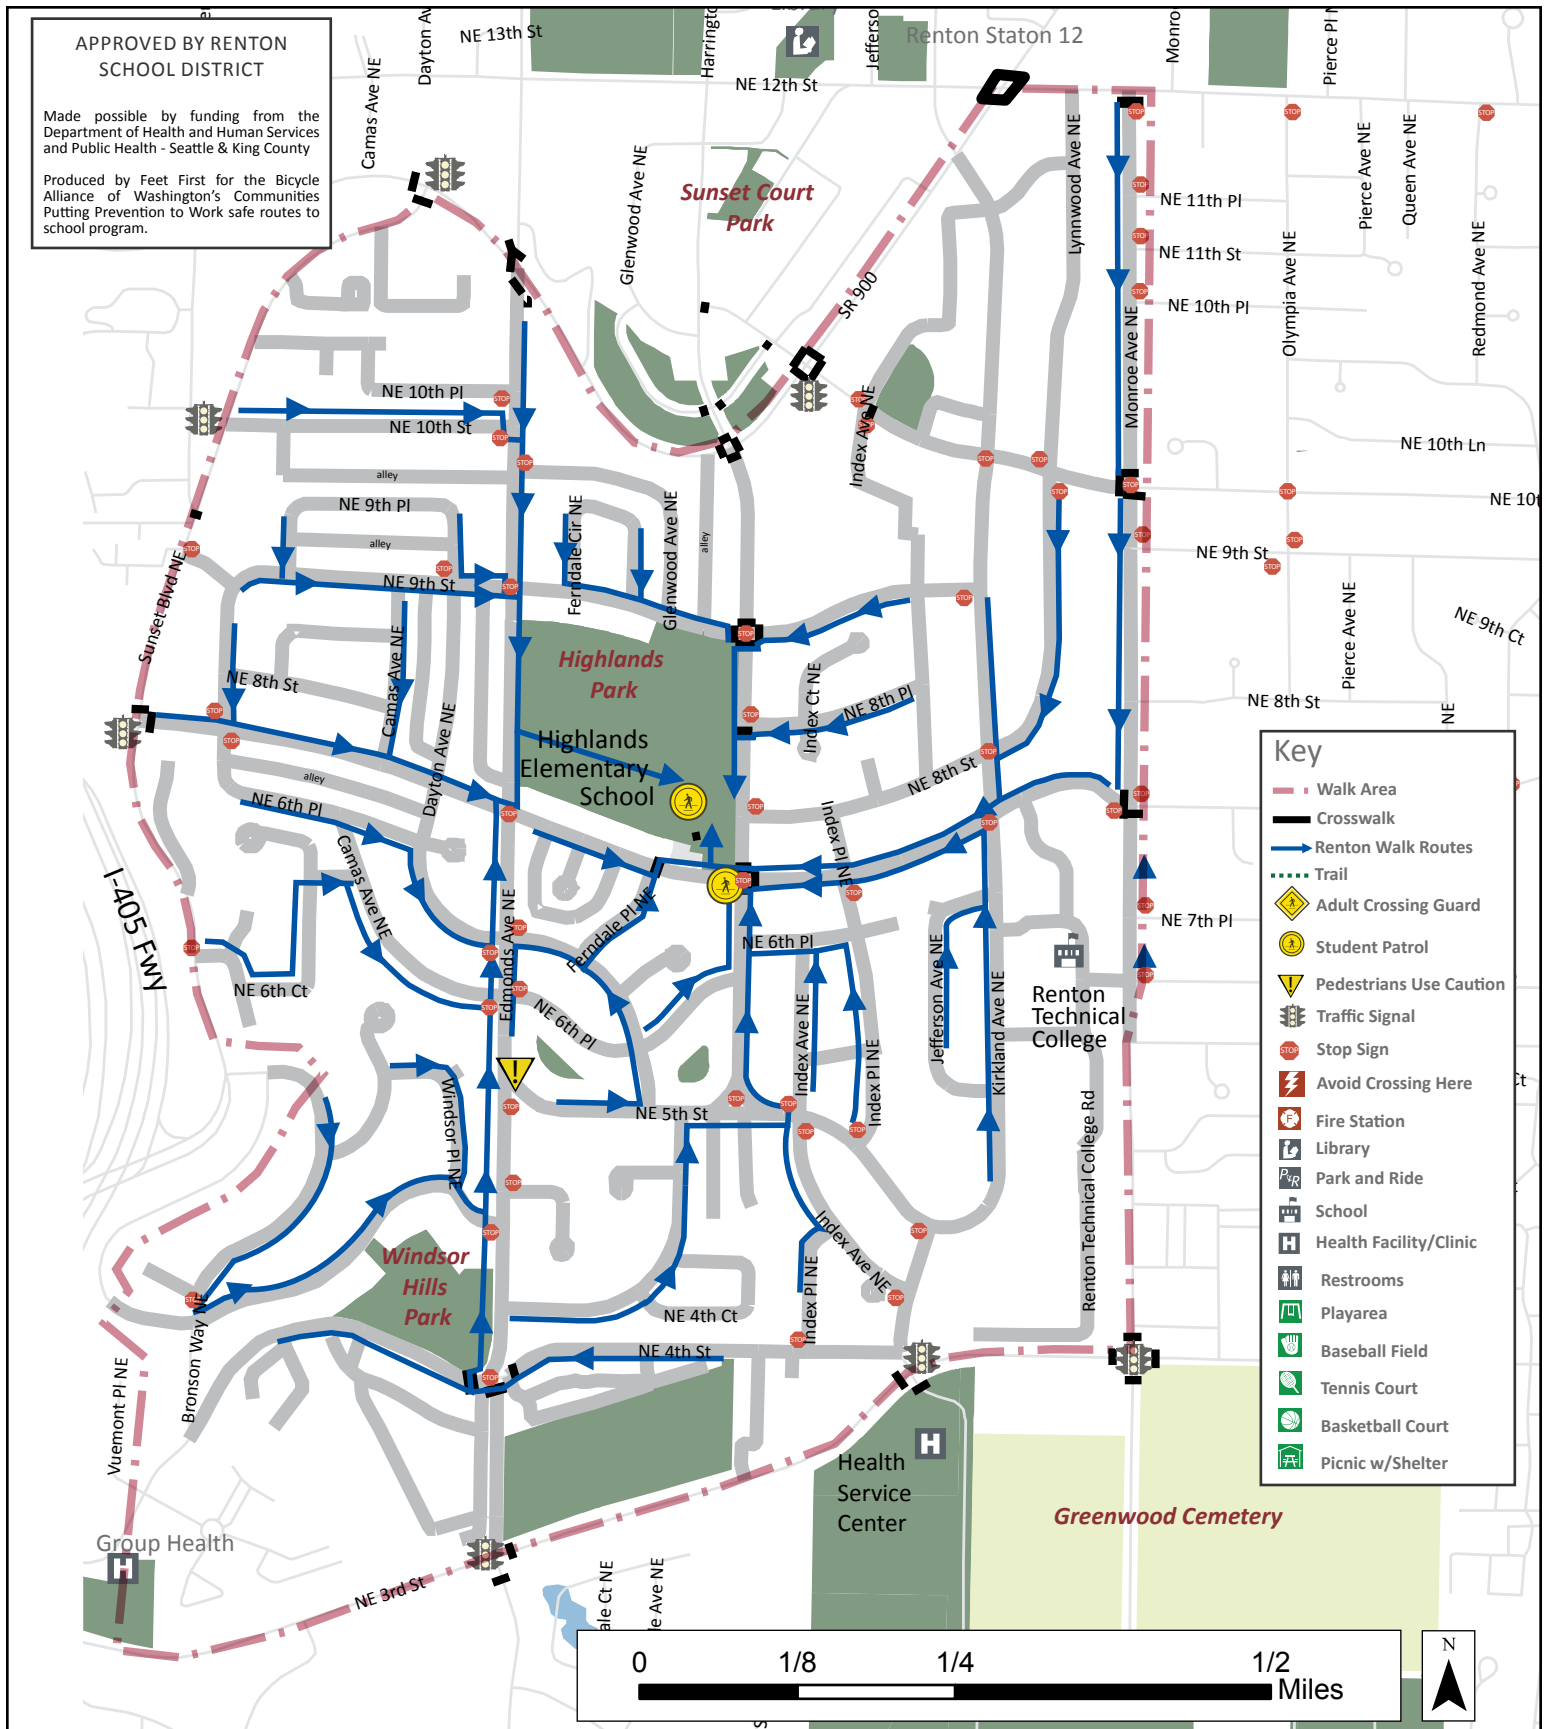

Highlands Elementary - Walk to School Route Options

RECOMMENDED ROUTES ARE MARKED WITH ARROWS:

This map shows the preferred routes for walking to school safely. Please show your child the safest routes and teach them good safety habits, such as:

1. to stop at every corner and look all ways for oncoming vehicles before crossing;
2. to walk quickly, but don't run when crossing streets;
3. to use crosswalks, stop signs, traffic signals, school patrols, and adult crossing guards;
4. where no walkways are provided, walk on the left side of the roadway as far off the travelled part of the roadway as possible, facing approaching traffic;
5. to wear bright clothing.