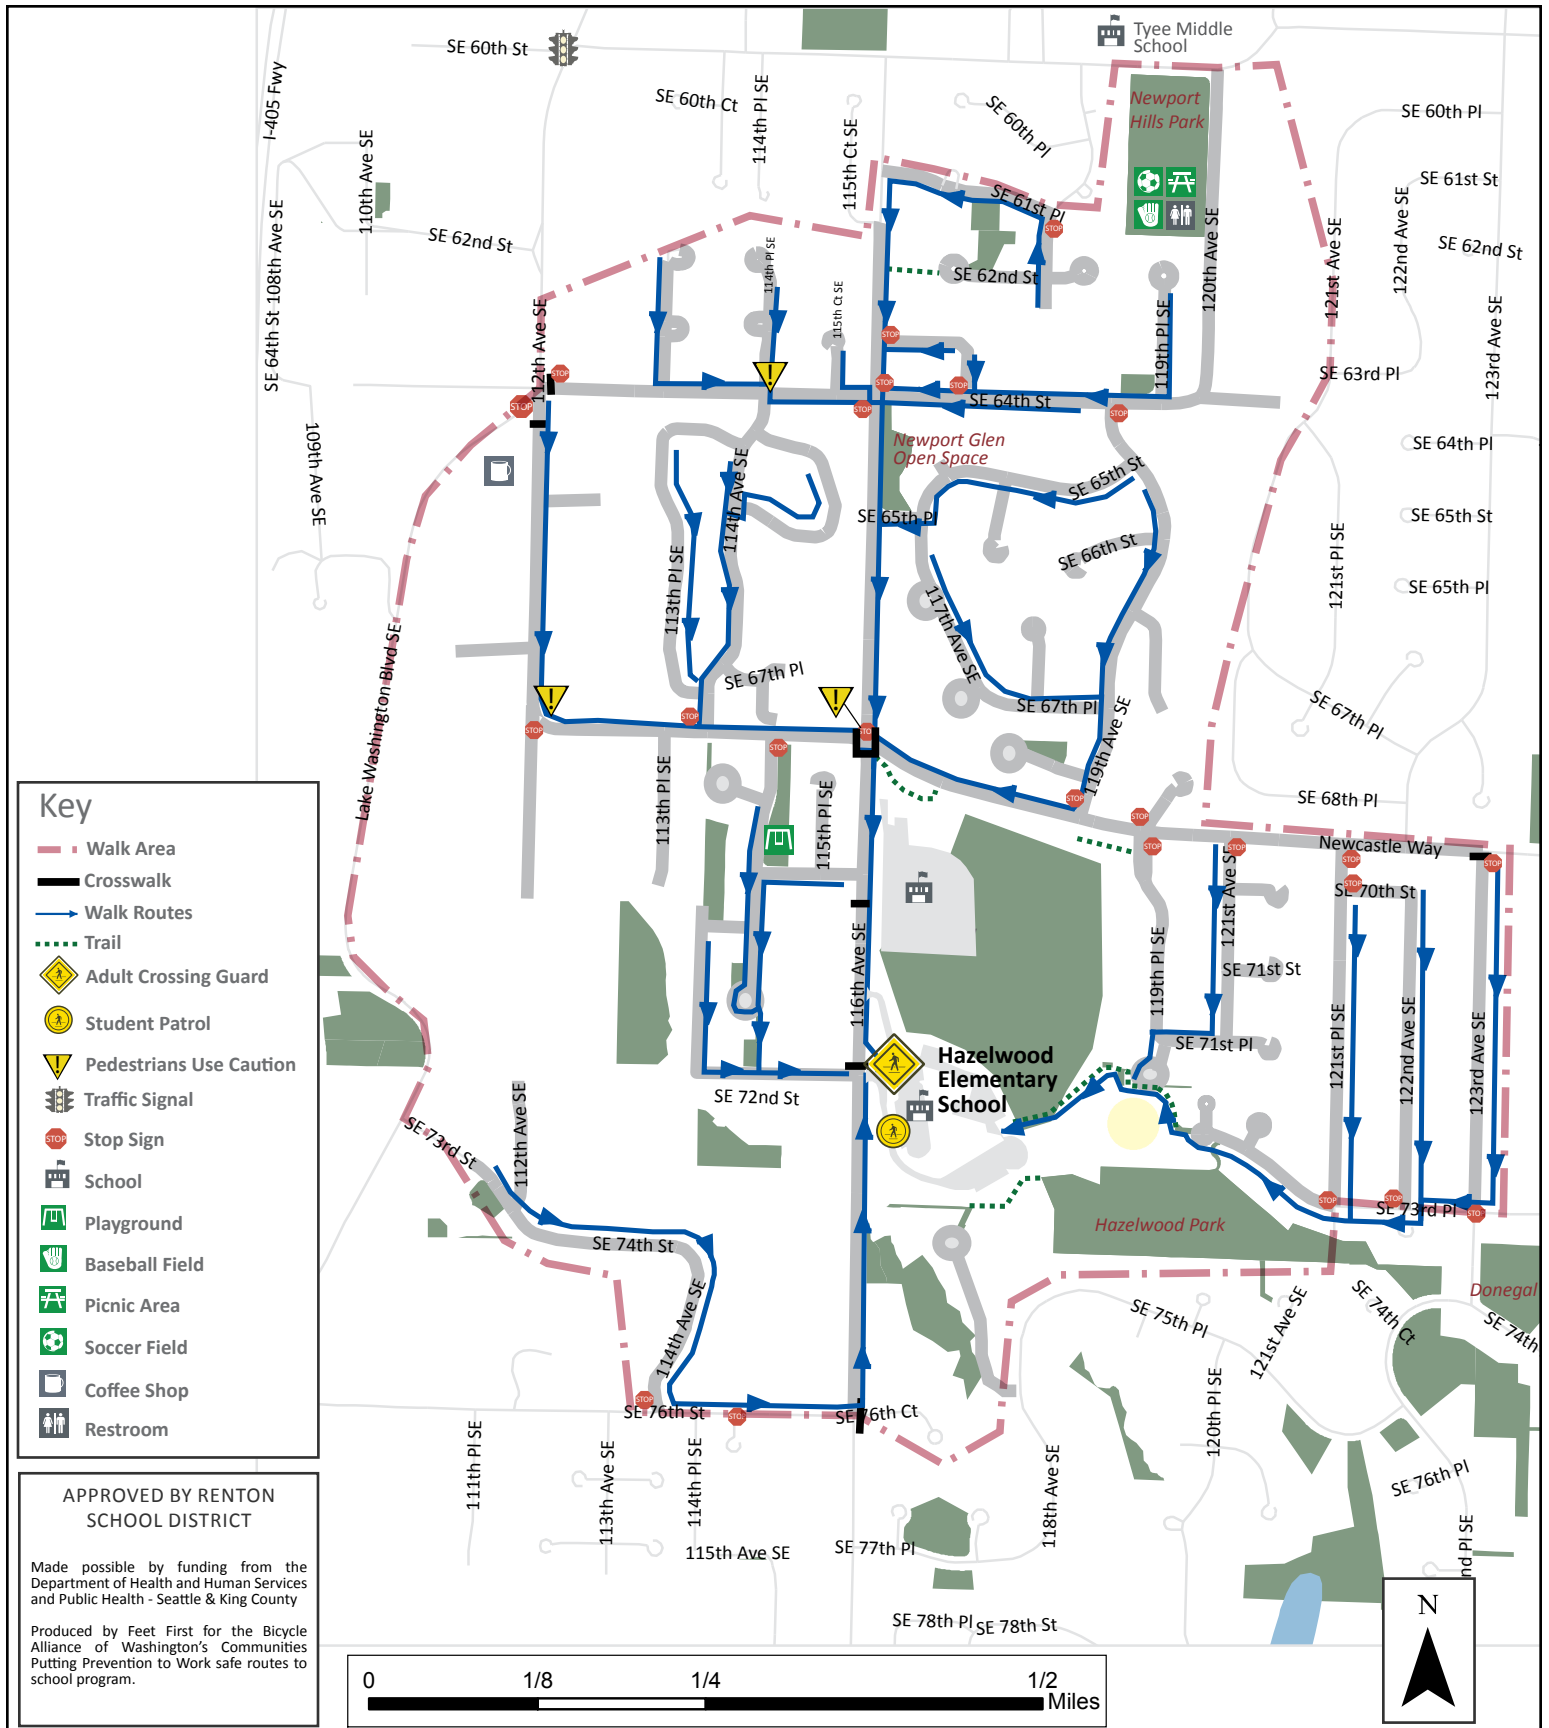

Hazelwood Elementary - Walk to School Route Options

RECOMMENDED ROUTES ARE MARKED WITH ARROWS:

This map shows the preferred routes for walking to school safely. Please show your child the safest routes and teach them good safety habits, such as:

1. to stop at every corner and look all ways for oncoming vehicles before crossing;
2. to walk quickly, but don't run when crossing streets;
3. to use crosswalks, stop signs, traffic signals, school patrols, and adult crossing guards;
4. where no walkways are provided, walk on the left side of the roadway as far off the travelled part of the roadway as possible, facing approaching traffic;
5. to wear bright clothing.